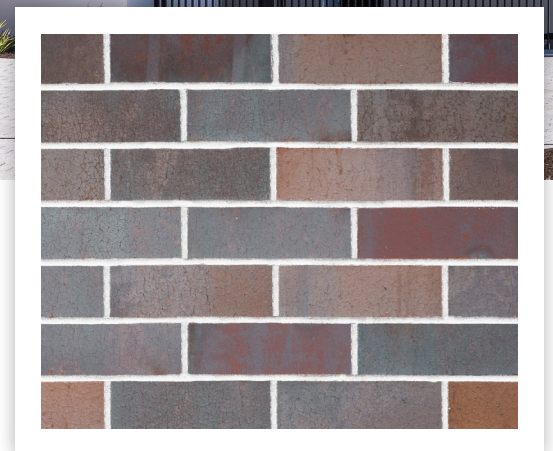

SPECIFICATIONS

Dimensions: 230mm x 110mm x 76mm

Units per Sq Meter: 48.5

Ave Weight: 3.3kg

FOR MORE INFORMATION PLEASE CONTACT YOUR SELKIRK REPRESENTATIVE OR CALL 1300 650 006

DISCLAIMER THE PRODUCT COLOURS SHOWN IN THIS BROCHURE MAY VARY TO THE ACTUAL PRODUCT AVAILABLE AT THE TIME OF ORDER, SUBJECT TO VARIATIONS THAT OCCUR DURING MANUFACTURE AND THE LIMITATIONS OF PHOTOGRAPHY AND PRINTING.