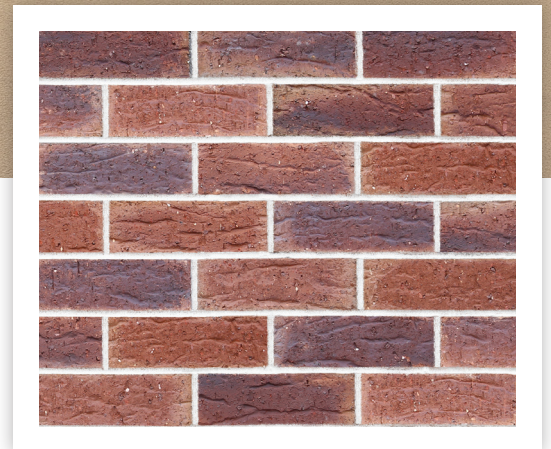

Tannum

Much like the clays it is made from, Tannum with its dark tan, brown and purple tones will bring a sense of richness and elegance to any project.

For more information or to view samples, visit your local Selkirk supplier, our website www.selkirk.com.au, or email customerservice@selkirk.com.au

Tannum

Much like the clays it is made from, Tannum with its dark tan, brown and purple tones will bring a sense of richness and elegance to any project.

SPECIFICATIONS

Dimensions: 230mm x 110mm x 76mm

Units per Sq Meter: 48.5